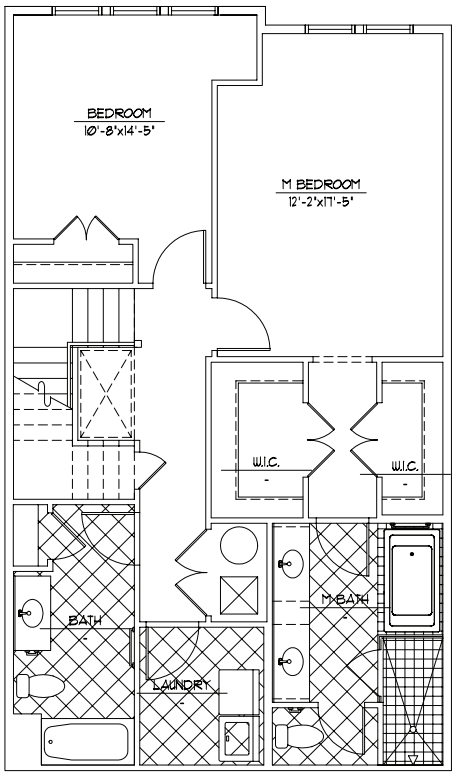

**RHODES**  
**▪ H I L L ▪**  
**SQUARE**  
 ARLINGTON, VA

7 0 3 - 3 1 2 - 9 4 4 4  
 1418 N Rhodes St, #108  
 Arlington, VA 22209  
 www.RhodesHillSquare.com

**TIER II**

CITY HOME - ROOFTOP TERRACE

CITY HOME - LOWER FLOOR

CITY HOME - UPPER FLOOR

All dimensions are approximate. Plans and specifications are subject to modifications and improvements at any time without notice.