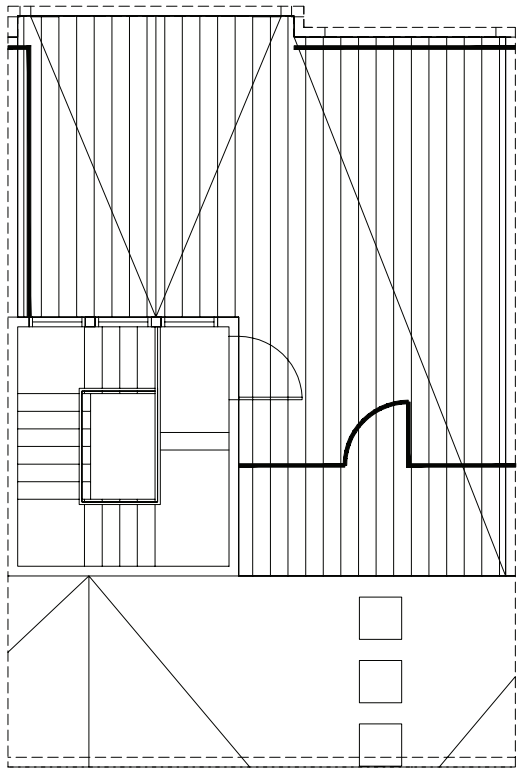

**RHODES**  
**▪ H I L L ▪**  
**SQUARE**  
 ARLINGTON, VA

7 0 3 - 3 1 2 - 9 4 4 4  
 1418 N Rhodes St, #108  
 Arlington, VA 22209  
 www.RhodesHillSquare.com

**TIER II**

CITY HOME - ROOFTOP TERRACE

CITY HOME - LOWER FLOOR

CITY HOME - UPPER FLOOR

All dimensions are approximate. Plans and specifications are subject to modifications and improvements at any time without notice.