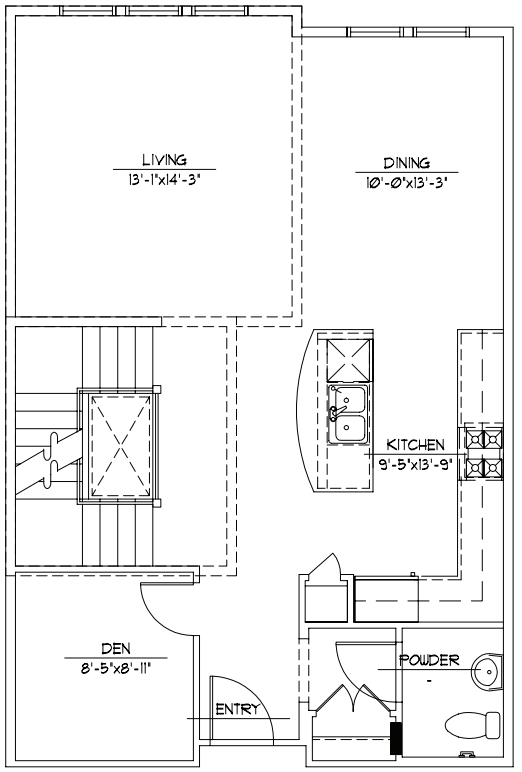

**RHODES**  
**▪ H I L L ▪**  
**SQUARE**  
 ARLINGTON, VA

7 0 3 - 3 1 2 - 9 4 4 4  
 1418 N Rhodes St, #108  
 Arlington, VA 22209  
 www.RhodesHillSquare.com

**TIER II**

CITY HOME - ROOFTOP TERRACE

CITY HOME - LOWER FLOOR

CITY HOME - UPPER FLOOR

All dimensions are approximate. Plans and specifications are subject to modifications and improvements at any time without notice.